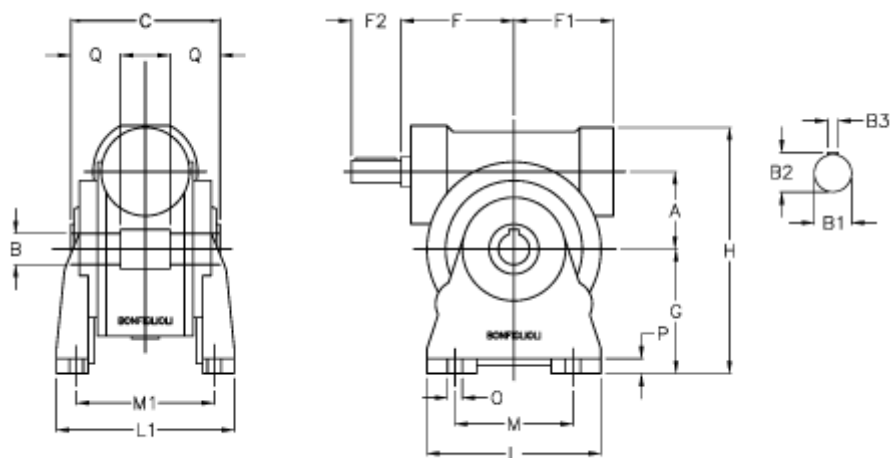

Article number: 3901049010200

Description: Worm gear with solid input shaft
VF 49A-10-HS

Measures

a	= 49.5	F1	= 63	P	= 12
B	= 25	g	= 82	Q	= 22.5
B1 E7	= 16	H	= 162		
B2	= 18.0	L	= 110		
B3 H9	= 5	L1	= 124		
C	= 82	m	= 63		
Description	= VF 49A-xx-63B5	M1	= 98.5		
F	= 65.0	O	= 8.5		